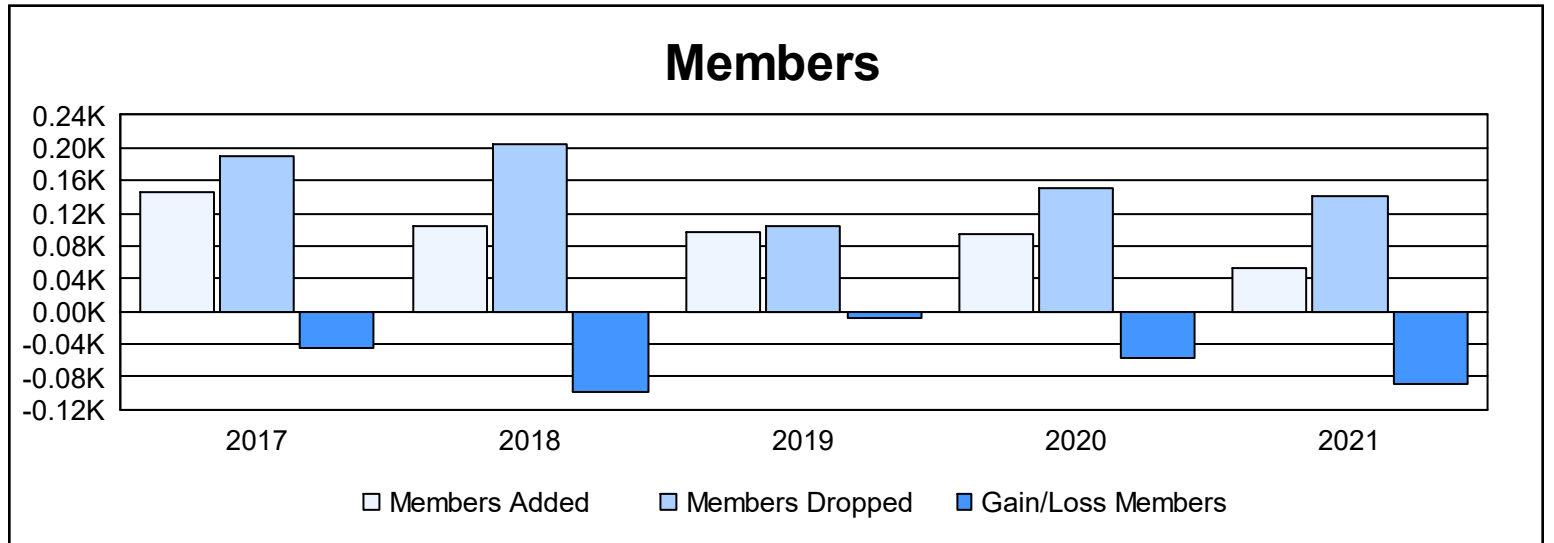

Year	New Clubs	Dropped Clubs	Gain/ Loss Clubs	New Members	Charter Members	Reinstate Members	Transfer Members	Total Member Added	Total Members Dropped	Gain/ Loss Members
2016-2017	1	1	0	108	23	8	7	146	190	-44
2017-2018	0	2	-2	99	1	1	4	105	204	-99
2018-2019	0	0	0	84	0	8	5	97	104	-7
2019-2020	0	0	0	81	2	3	9	95	151	-56
2020-2021	0	1	-1	47	0	5	1	53	142	-89
<b>Average</b>	<b>0</b>	<b>1</b>	<b>-1</b>	<b>84</b>	<b>5</b>	<b>5</b>	<b>5</b>	<b>99</b>	<b>158</b>	<b>-59</b>

### Membership Composition June 2021 Cumulative